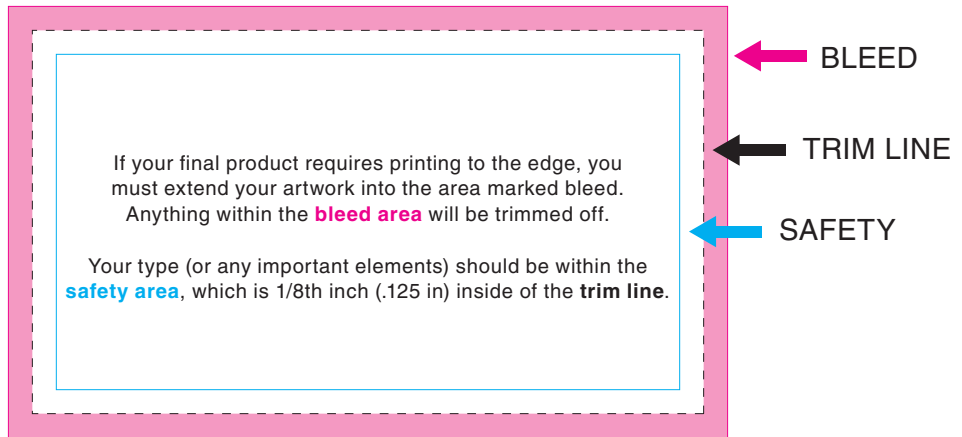

2" x 3.5" HORIZONTAL BUSINESS CARD

BE SURE TO RASTERIZE YOUR TEMPLATE AT 300 DPI

Once you are finished with your artwork, remember to **delete this layer**, or it will be printed on your final product!

Copyworld will not be held responsible for reprinting your order if this occurs.