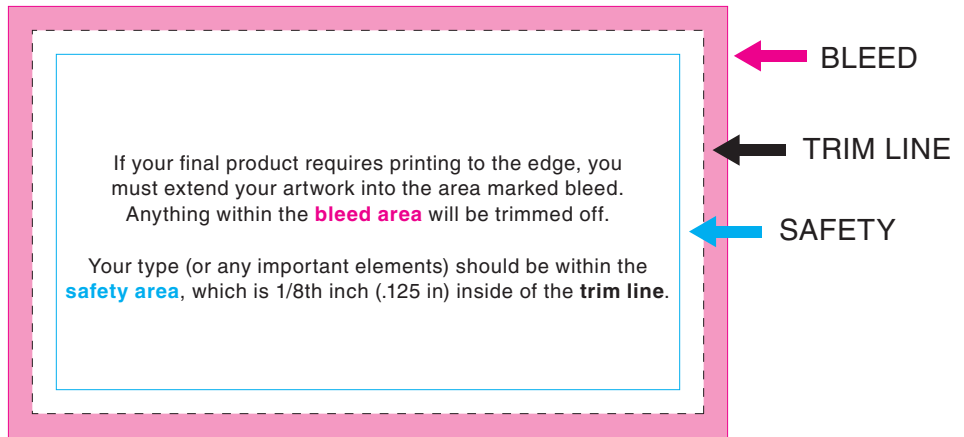

2" x 3.5" HORIZONTAL BUSINESS CARD

BE SURE TO RASTERIZE YOUR TEMPLATE AT 300 DPI

Once you are finished with your artwork, remember to **delete this layer**, or it will be printed on your final product!

Copyworld will not be held responsible for reprinting your order if this occurs.